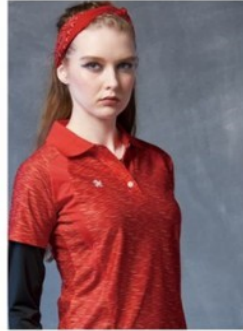

**LS900601**  
昇華印紅條 \$1380  
SIZE: S-3XL

**LS900677** 女版  
昇華印紅條 \$1380  
SIZE: M-2XL

29

**LS900605**  
昇華印藍條 \$1380  
SIZE: S-2XL

**LS900614**  
昇華印灰條 \$1380  
SIZE: S-3XL

**LS900699** 女版  
昇華印灰條 \$1380  
SIZE: M-2XL